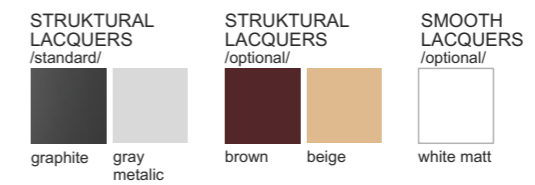

LACQUERS FLASH

The HOME furniture in FLASH version have symbols ending with letter "F", e.g.: HB 2 F