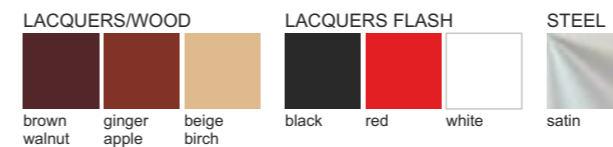

STARTER is a simplified line of the SLIM collection, it is a kind of introduction to the world of the ALLHALL entryways, it is a spacious, hanging shoe cabinet, a closet in form of the rotating wardrobe with mirror, it is a wall hanger with a rack, it is a delightful arrangement of the entryway in three simple steps.

A series of ALLHALL coat trees ranges from the avant-garde AW 0 models to the traditional forms of AW 4 racks. The coat racks are made of brushed steel, chromed and covered with powder coatings. The knobs and tops of the coat trees are made of wood. The coat trees with divided column are equipped with umbrella stands. AW 4 coat tree (without an umbrella stand) is available in FLASH colors (template below). The collection of coat trees is supplemented by the ones of ROMA line.