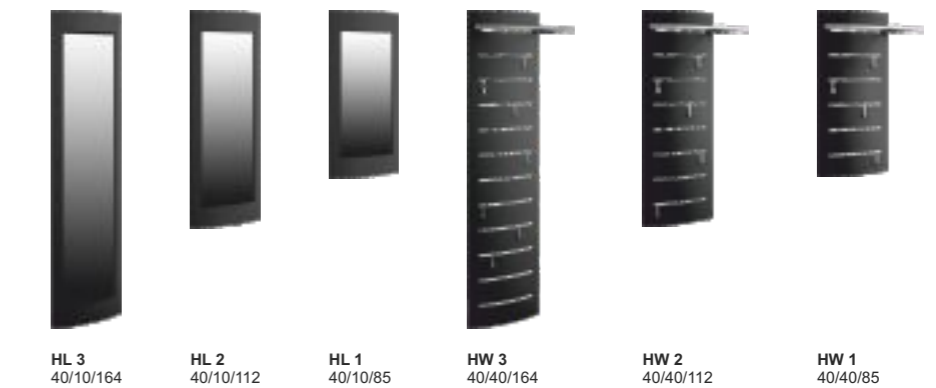

HL 3 40/10/164   HL 2 40/10/112   HL 1 40/10/85   HW 3 40/40/164   HW 2 40/40/112   HW 1 40/40/85

MIRRORS   HANGERS