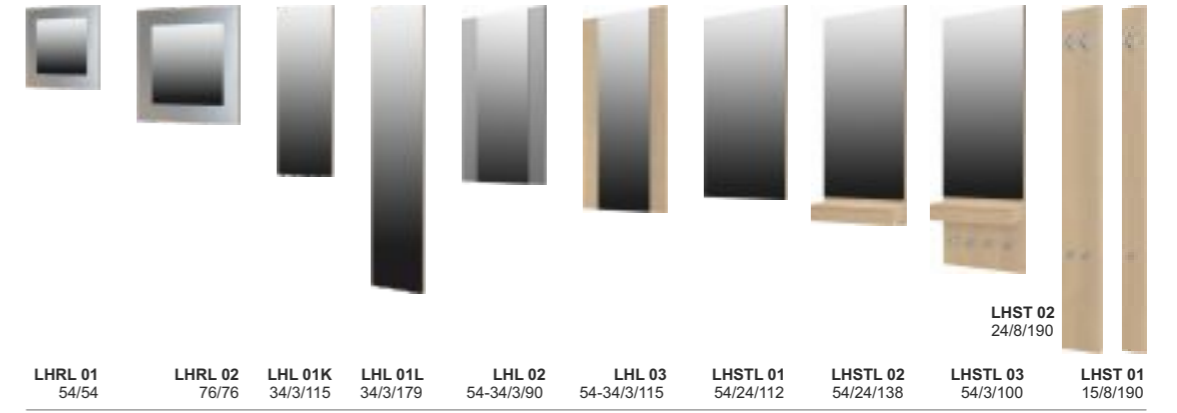

LHG 11L2
54/40/200

LHG 11L
54/40/200

LHG 11
54/40/200

LHG 12L2
76/40/200

LHG 12
76/40/200

WARDROBES

G2
2 x wardrobe

GB
wardrobe

The illustration shows L'Hombre Standard furniture line in colors: sonoma fronts (veneer), matt white bodies (smooth lacquer)

ALLHALL L'HOMBRE

BODIES

LACQUERS FLASH PREMIUM: black, gray, white, red

STRUKTURAL LACQUERS: graphite, gray metallic, brown, beige