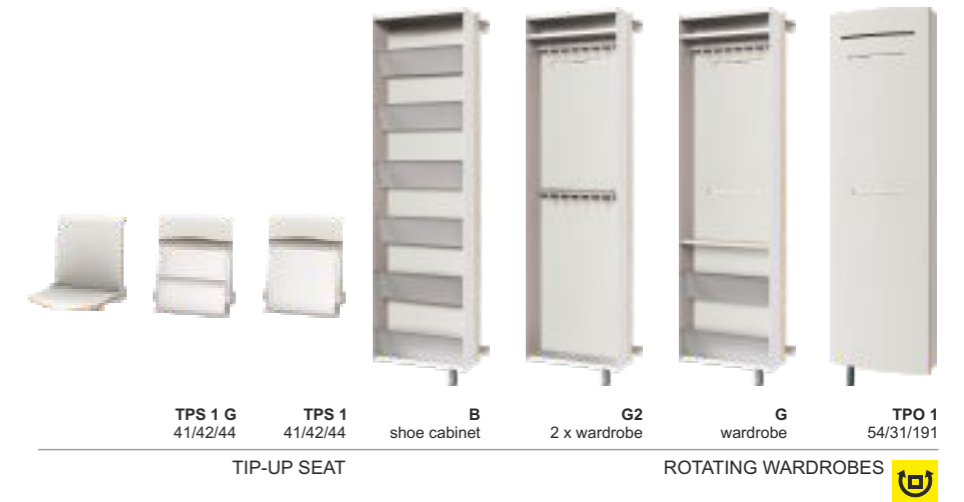

ALLHALL *TWIST Plus*

TWIST furniture are made of molded plywood consisting of different kinds of wood and colored with high quality stains. The steel ferrules are covered with powder coatings.

An exceptional item in the offer of ALLHALL is the version of TWIST Plus collection with the doors painted with white lacquer and mill edges revealing the natural wood color.

TWIST Plus with the doors coated with white laminate and mill edges.

Optional finish tops of chests of drawers and shoes cabinets: white-washed glass.
Furniture symbols with glass tops end with letter "S", e.g.: TPK 11 S.